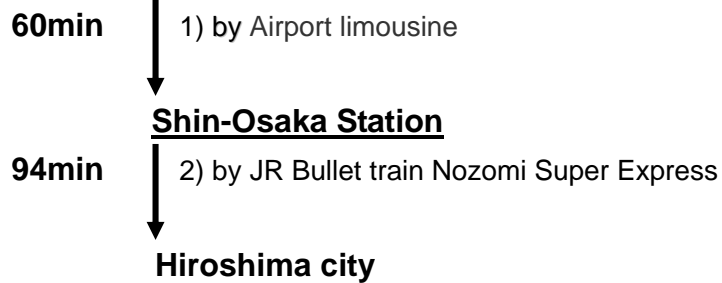

Osaka ⇒ Hiroshima

■ From Kansai International Airport