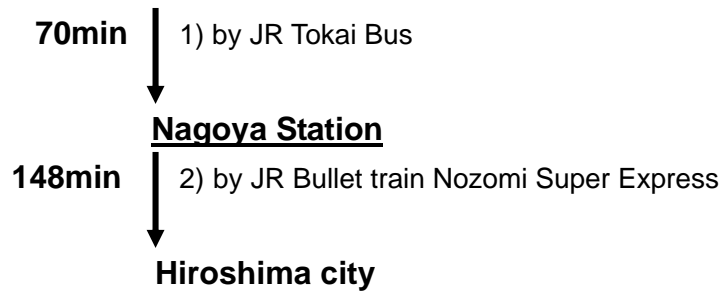

Nagoya ⇒ Hiroshima

■ From Chubu International Airport