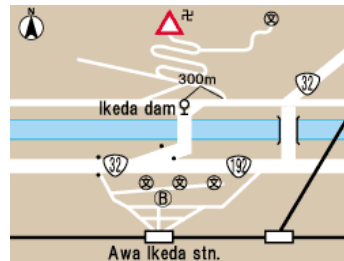

Ikeda - Awa-Ikeda YH

3798, Nishiyamasako
Ikeda-cho, Miyoshi-gun
Tokushima-ken 778-0040
☎ 81-883-72-5277
☎ 81-883-72-5277
Directions: 0 * from city center B