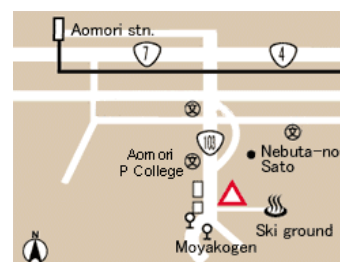

Aomori - Moya Kogen YH

9-5 Yamabuki

Moya, Aomori-Shi

Aomori-Ken 030-0133

☎ 81-17-764-2888

☎ 81-17-764-2889

✉ aomori@moya.jp

2x³ 2x⁴ Directions: 8km North

from city center ✈ Aomori Airport

10.00km 🚢 Aomori Ferry

terminal 15.00km 🚗 9 50.00km

● Moya-Kogen 📺 📺 📺 📺

📶 📺 📺 📺