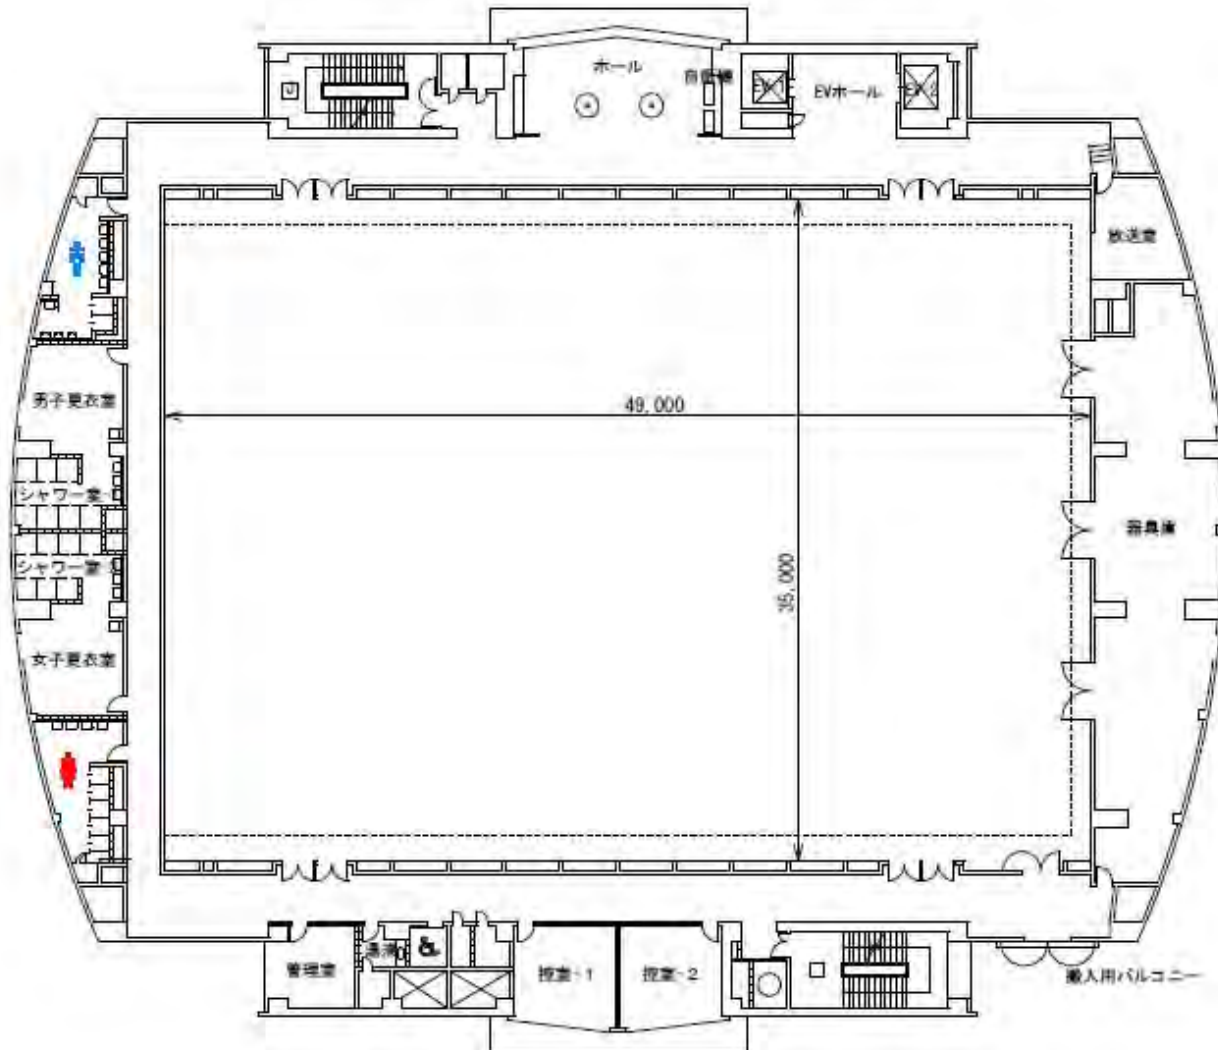

Sport Events on 10/16

「Hiroshima Prefectural Sports Center」 (Small Arena)

Bus will stop here

Way to the Small Arena

2F: Small Arena 3F: Auditorium

Small Arena (2F) view from the Auditorium (3F)

Auditorium (3F) space for Kendama

Lockers are available at 2F

Small Arena (2F)

小アリーナ2F平面図 S=1/300(atA3)

Otanoshimini!!