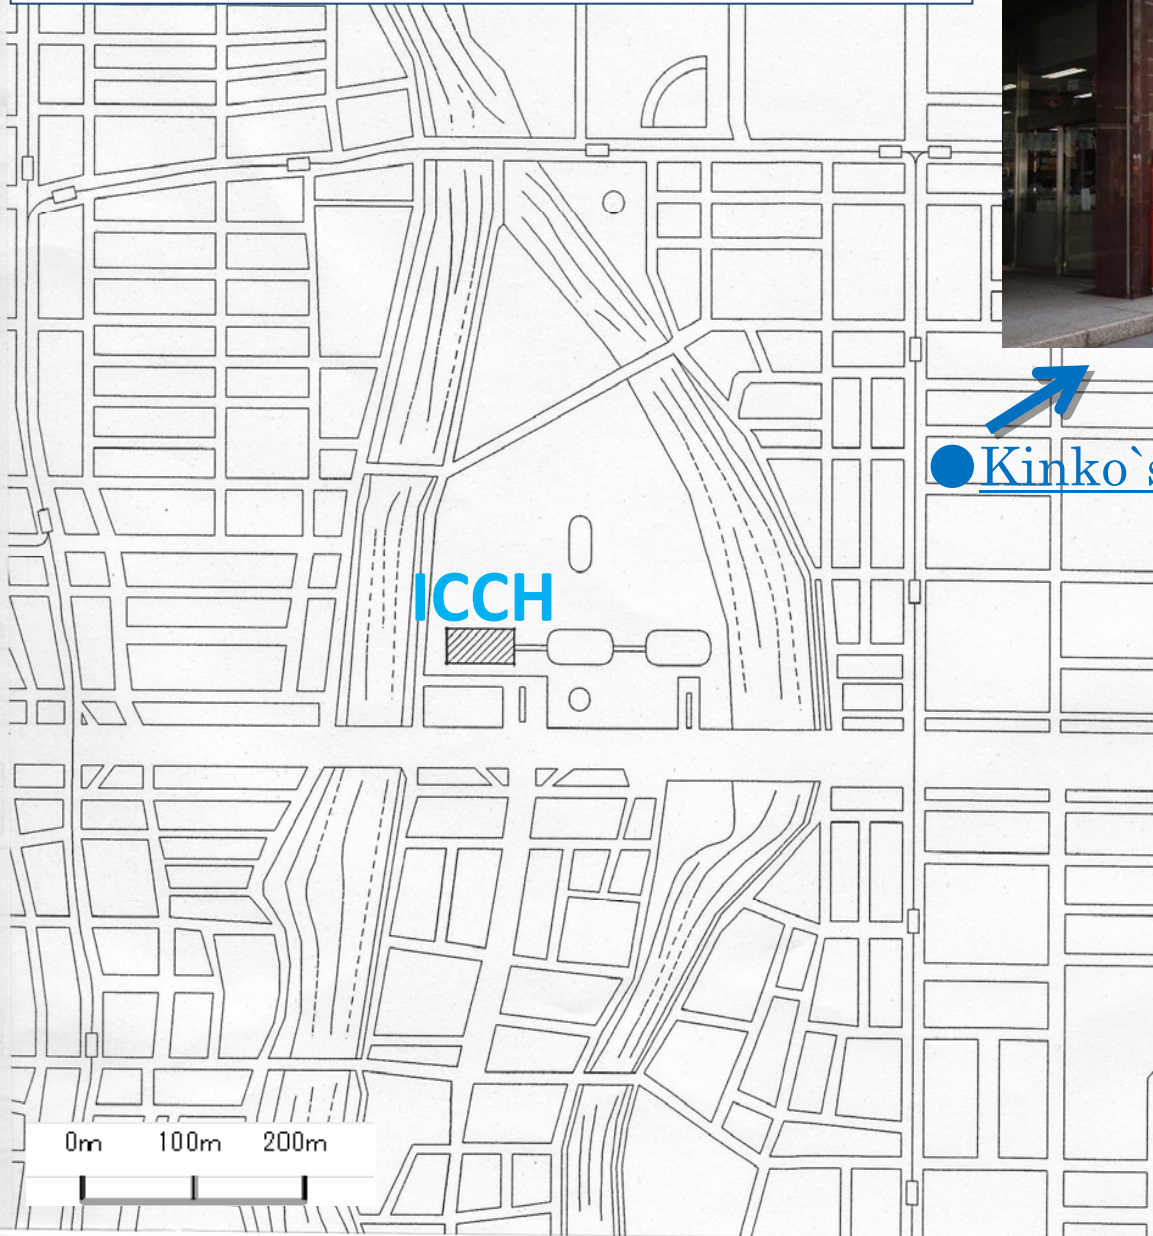

Kinko's

Printing posters, copy etc.

● Kinko's

The store opens 24 hours on weekdays. (Saturday: Close at 22:00. Sunday: Open at 8:00 and close at 22:00. Monday: Open at 8:00).

It will cost 6,615JPY (includes tax) for B1/A0 size print out (This would be enough size for the posters for PICES-2012: 85 cm x 119 cm).

If the poster includes many photos, they will recommend gloss paper (7,350JPY for B1/A0 size).

The shortest time for the printing is 3 hours (From receiving data to finishing print-out of the poster). It depends on the situation.